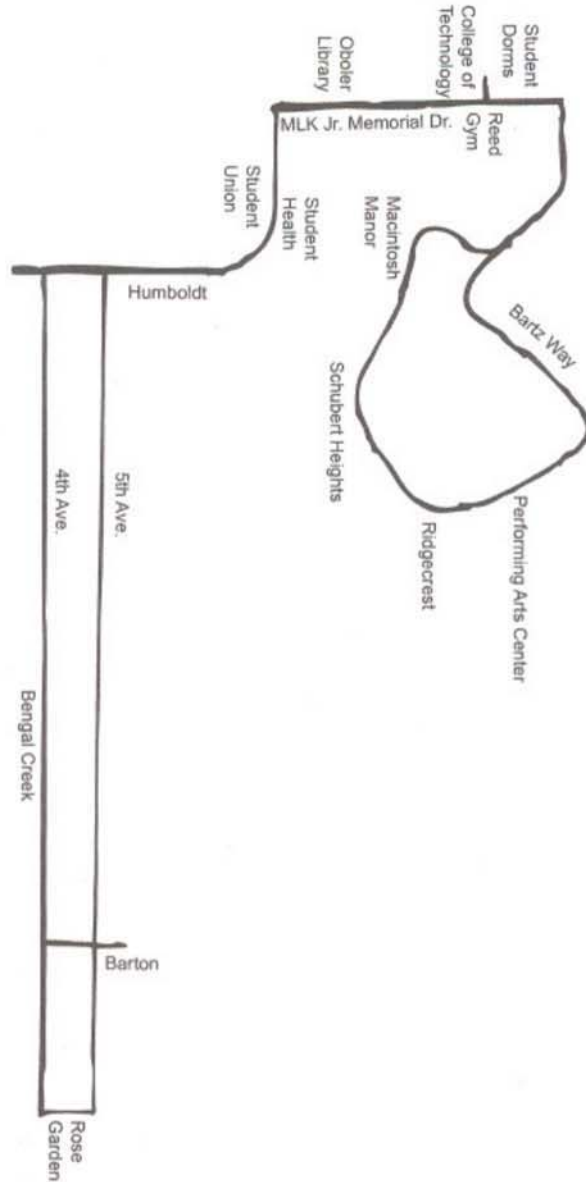

# ROUTE H

## POCATELLO REGIONAL TRANSIT

A Department of City of Pocatello

**Transit Center**

**215 West Bonneville**

**Pocatello, Idaho**

**234-A-BUS**

[www.pocatellotransit.com](http://www.pocatellotransit.com)